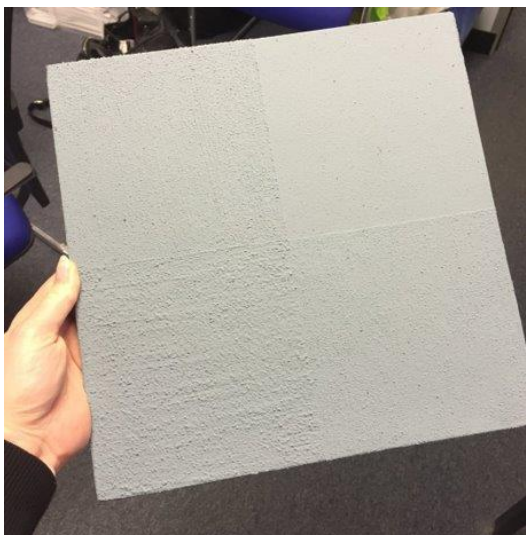

KEIM

KEIM MINERAL PAINTS

COLOURS FOR EVER PRESENTATION

KEIM COLOURS FOR EVER PRESENTATION

This presentation is ideal for specifiers, contractors and anyone with an interest in different colours and textures.

SEMINAR on THE WAY COLOURS CAN APPEAR DIFFERENT ON VARIOUS SUBSTRATES

- Technical introduction to Keim Mineral Paints
- Benefits of specifying Keim colours
- Colour psychology and the colour wheel
- Proof of durability and longevity
- Keim colours and lighting
- Texture and colour
- Project examples

KEIM MINERAL PAINTS SEMINAR CONTENT

This seminar introduces and explains how colours can appear different on various substrates. Colours always exist in context. It should always be taken into consideration that colours have a reciprocating influence on each other. Colours opposite each other on the colour wheel will emphasize their strength (think of traffic lights using the strongest opposite colour to maximize the difference for safety). A green painted front door will appear to be much more green next to red brick than grey stone for example.

Bold colours can work together to produce exciting innovative design or complementary colours can be used to subtle effect, highlighting features harmoniously.

The paint material also has an influence on the colour effect: The surface of an acrylic or dispersion paint often appears dull and flat, particularly when under the influence of direct light. The same shade of colour in a mineral paint, on the other hand, demonstrates a significant depth of colour.