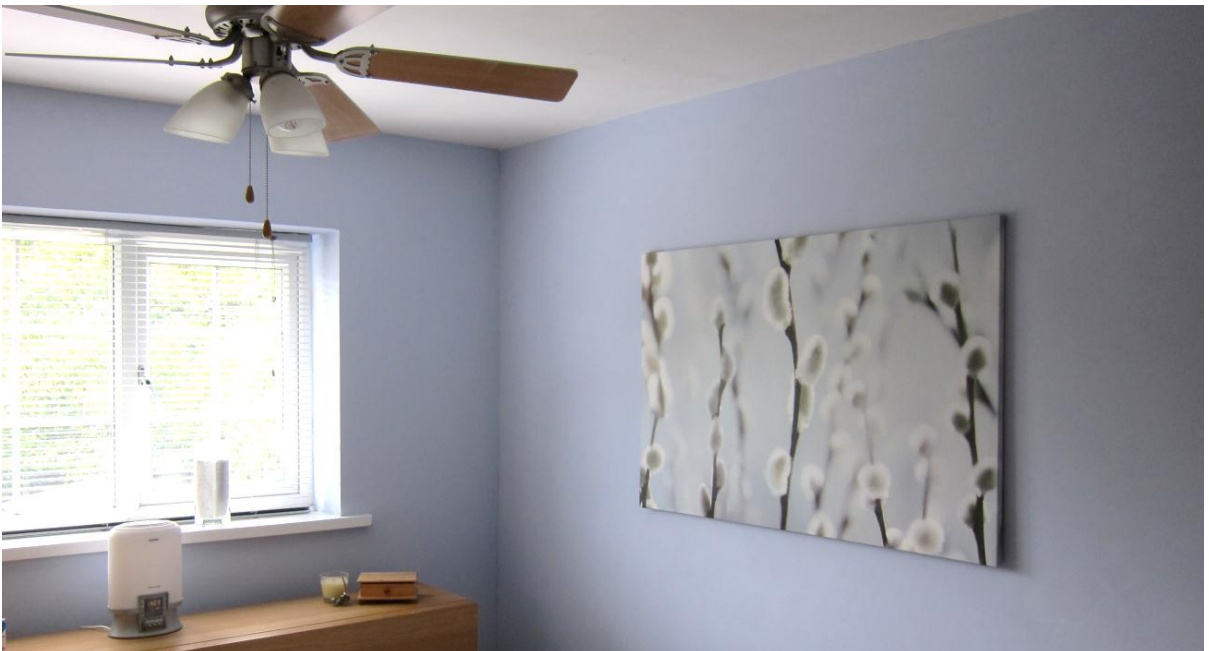

Keim Optil - a premium quality sol-silicate paint specifically formulated for elegant interior applications, giving intense, lightfast colour shades.

Colours - Keim Mineral Paints offer a wide standard colour range and also offer a bespoke colour matching service, including colour matches to other colour swatches at no additional cost.